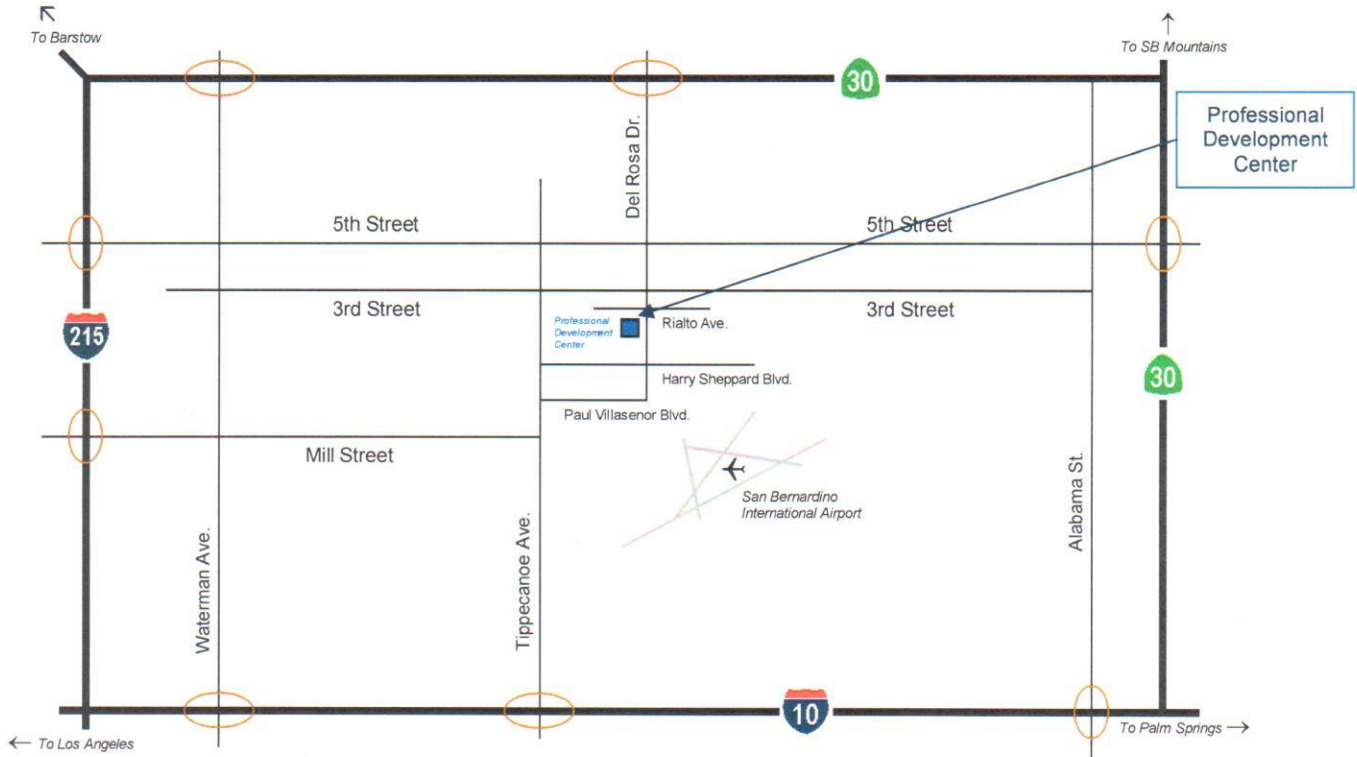

DIRECTIONS TO THE PROFESSIONAL DEVELOPMENT CENTER

114 S. Del Rosa Dr., San Bernardino, CA 92408 (909) 382-4001

From Riverside:

Take 91 E (becomes 215 N)
 Take 10 E towards Redlands
 Exit at Tippecanoe, Turn Left/North
 Turn Right at Harry Sheppard Blvd.
 Turn Left at Del Rosa Dr.
 Turn Left at Rialto Ave.
 (large parking lot in back of building)

From Northern San Bernardino:

Take 215 S
 Exit at 5th St. - Turn Right at offramp (H St.)
 Turn Left at 5th St.
 Turn Right on Del Rosa Dr.
 Turn Right at Rialto Ave.
 (large parking lot in back of building)

From Redlands:

Take 10 W
 Exit at Tippecanoe, Turn Right/North
 Turn Right at Harry Sheppard Blvd.
 Turn Left at Del Rosa Dr.
 Turn Left at Rialto Ave.
 (large parking lot in back of building)