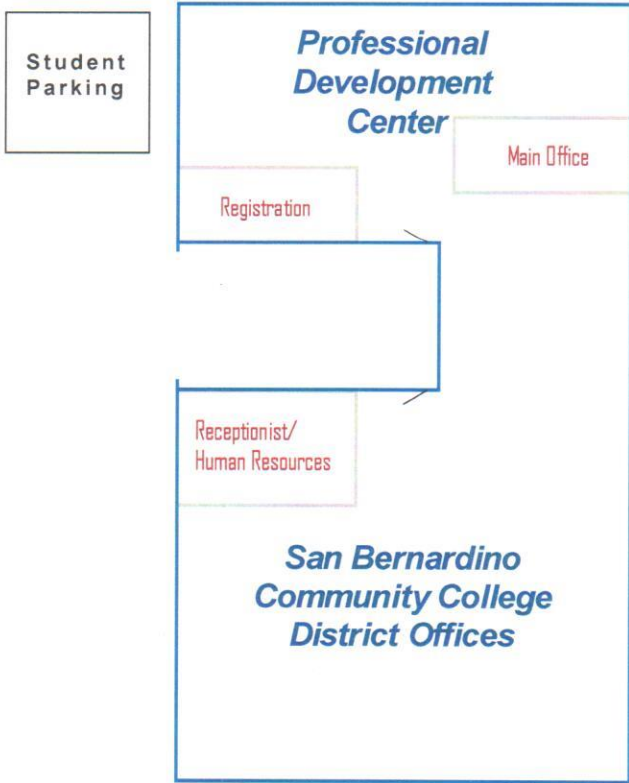

DIRECTIONS TO THE PROFESSIONAL DEVELOPMENT CENTER

114 S. Del Rosa Dr., San Bernardino, CA 92408 (909) 382-4001

From Riverside:

Take 91 E (becomes 215 N)
 Take 10 E towards Redlands
 Exit at Tippecanoe, Turn Left/North
 Turn Right at Harry Sheppard Blvd.
 Turn Left at Del Rosa Dr.
 Turn Left at Rialto Ave.
 (large parking lot in back of building)

From Northern San Bernardino:

Take 215 S
 Exit at 5th St. - Turn Right at offramp (H St.)
 Turn Left at 5th St.
 Turn Right on Del Rosa Dr.
 Turn Right at Rialto Ave.
 (large parking lot in back of building)

From Redlands:

Take 10 W
 Exit at Tippecanoe, Turn Right/North
 Turn Right at Harry Sheppard Blvd.
 Turn Left at Del Rosa Dr.
 Turn Left at Rialto Ave.
 (large parking lot in back of building)